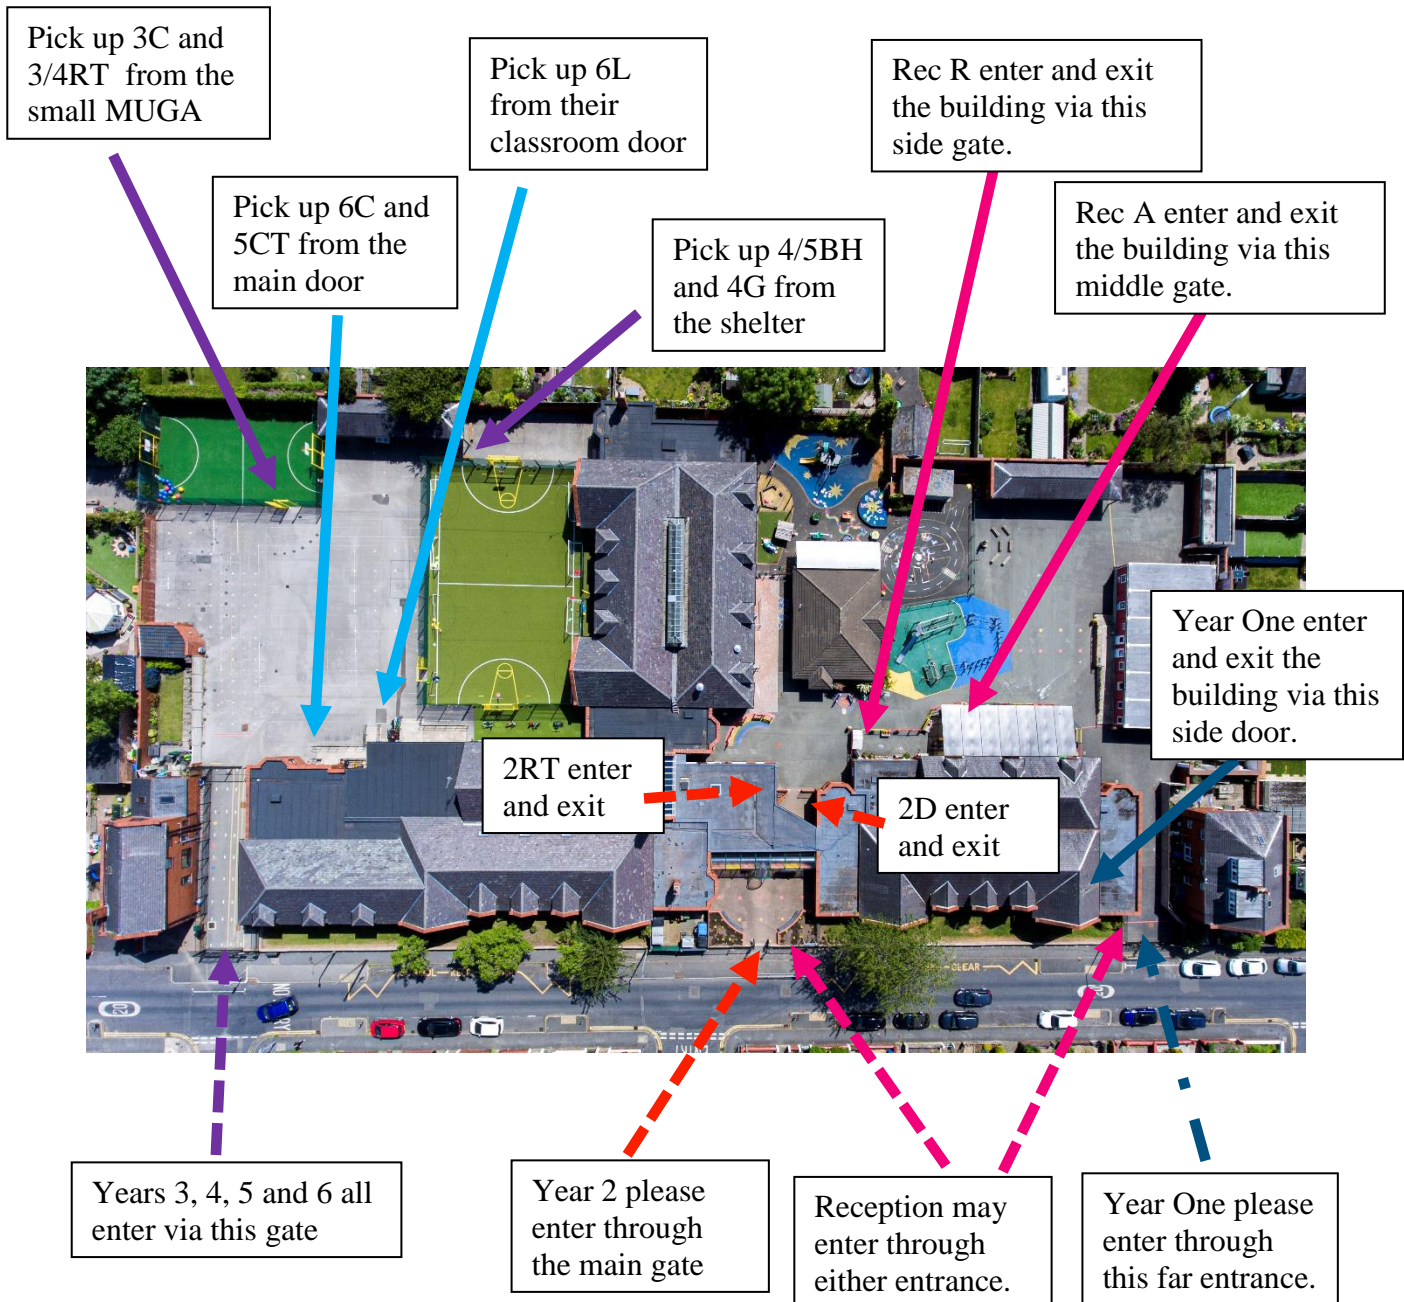

Chapel Street, Hazel Grove,
Stockport, SK7 4JH

Telephone: 0161 483 3699

Email: admin@hazelgrove-pri.stockport.sch.uk

Head Teacher: Mr Adam Hossen
Deputy Head Teacher: Mrs Gerry Rose

2019-2022

Artsmark
Gold Award
Awarded by Arts
Council England