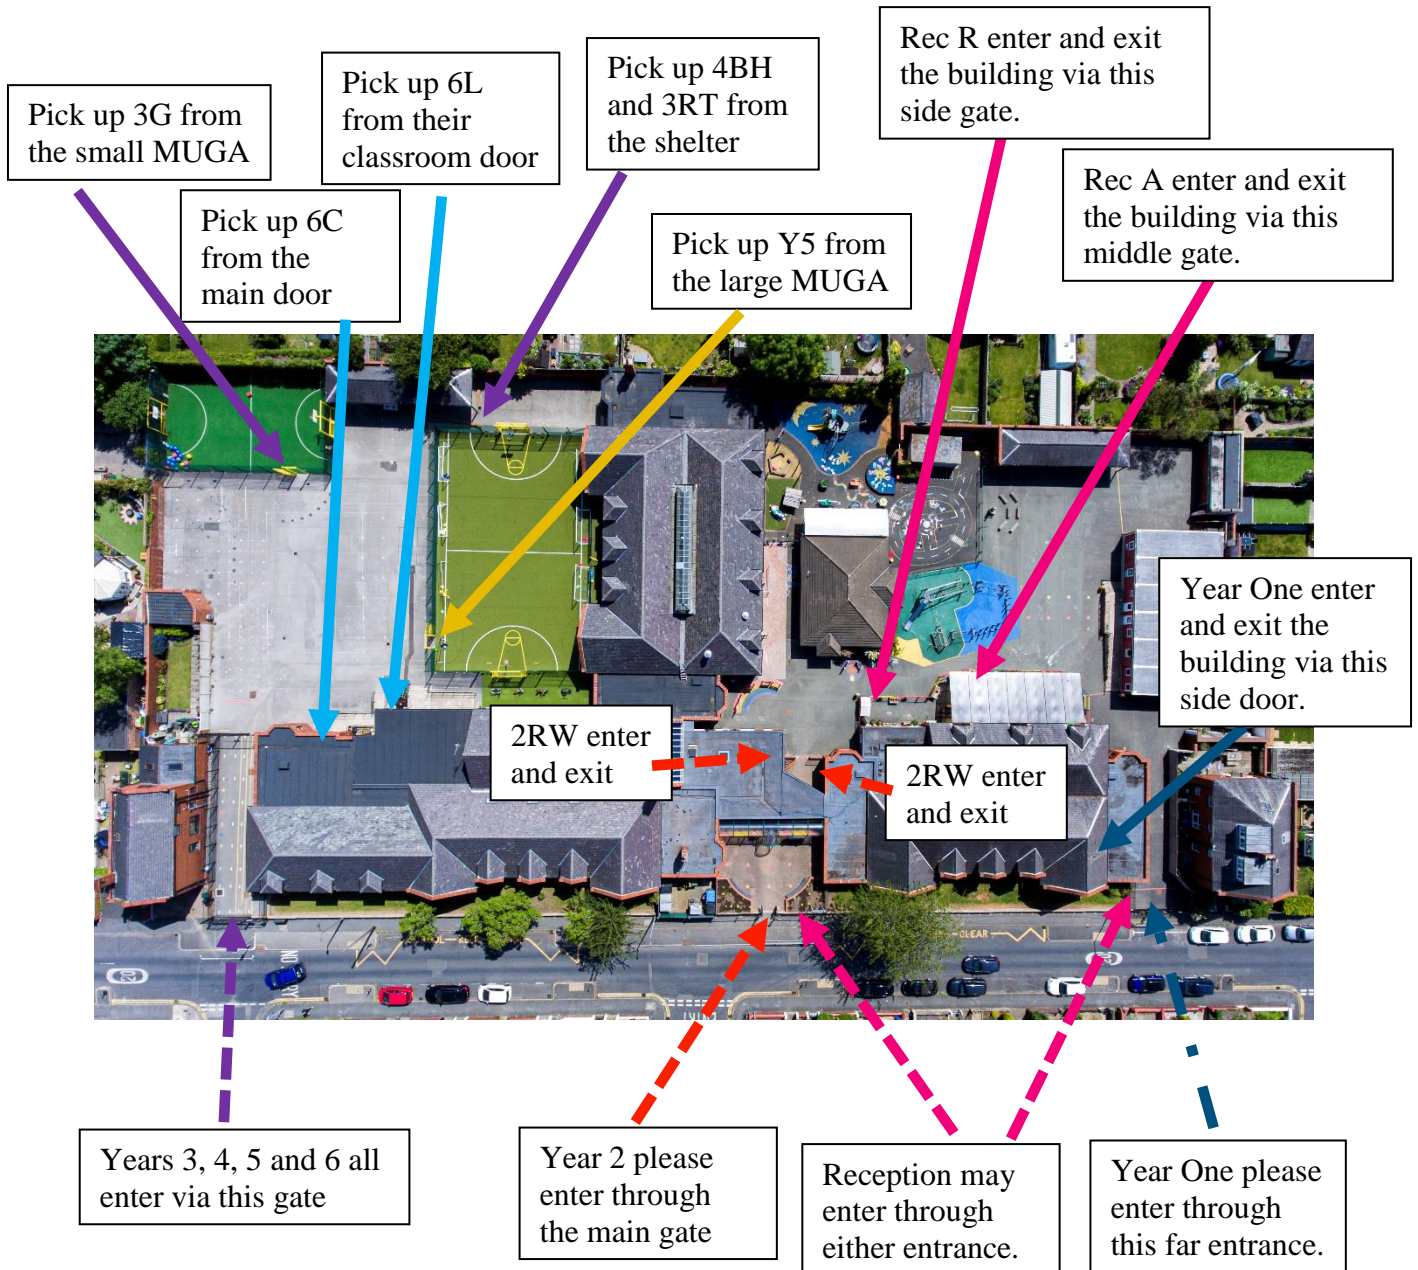

Chapel Street, Hazel Grove,
Stockport, SK7 4JH

Telephone: 0161 483 3699

Email: admin@hazelgrove-pri.stockport.sch.uk

Head Teacher: Mr Adam Hossen
Deputy Head Teacher: Mrs Gerry Rose